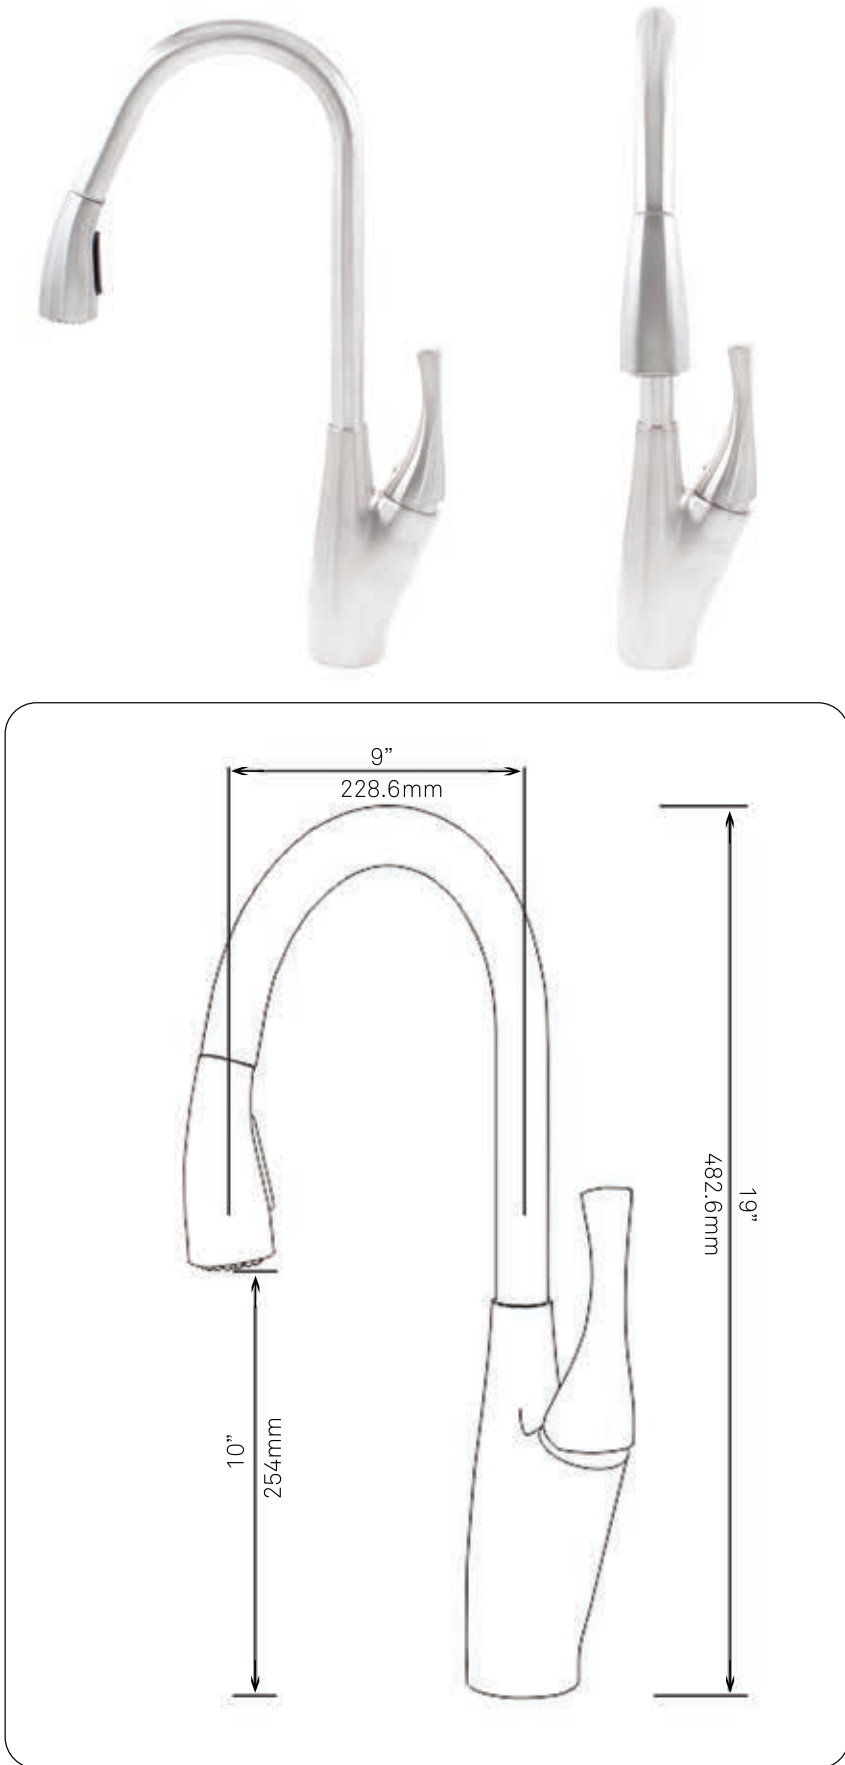

NOTES

Novatto reserves the right (1) to make changes in specifications and materials, and (2) to change or discontinue models, both without notice or obligation. Dimensions are for reference only, see www.NovattoInc.com for finish options and product availability.

Novatto Inc
TOLL FREE 844.404.4242
www.NovattoInc.com